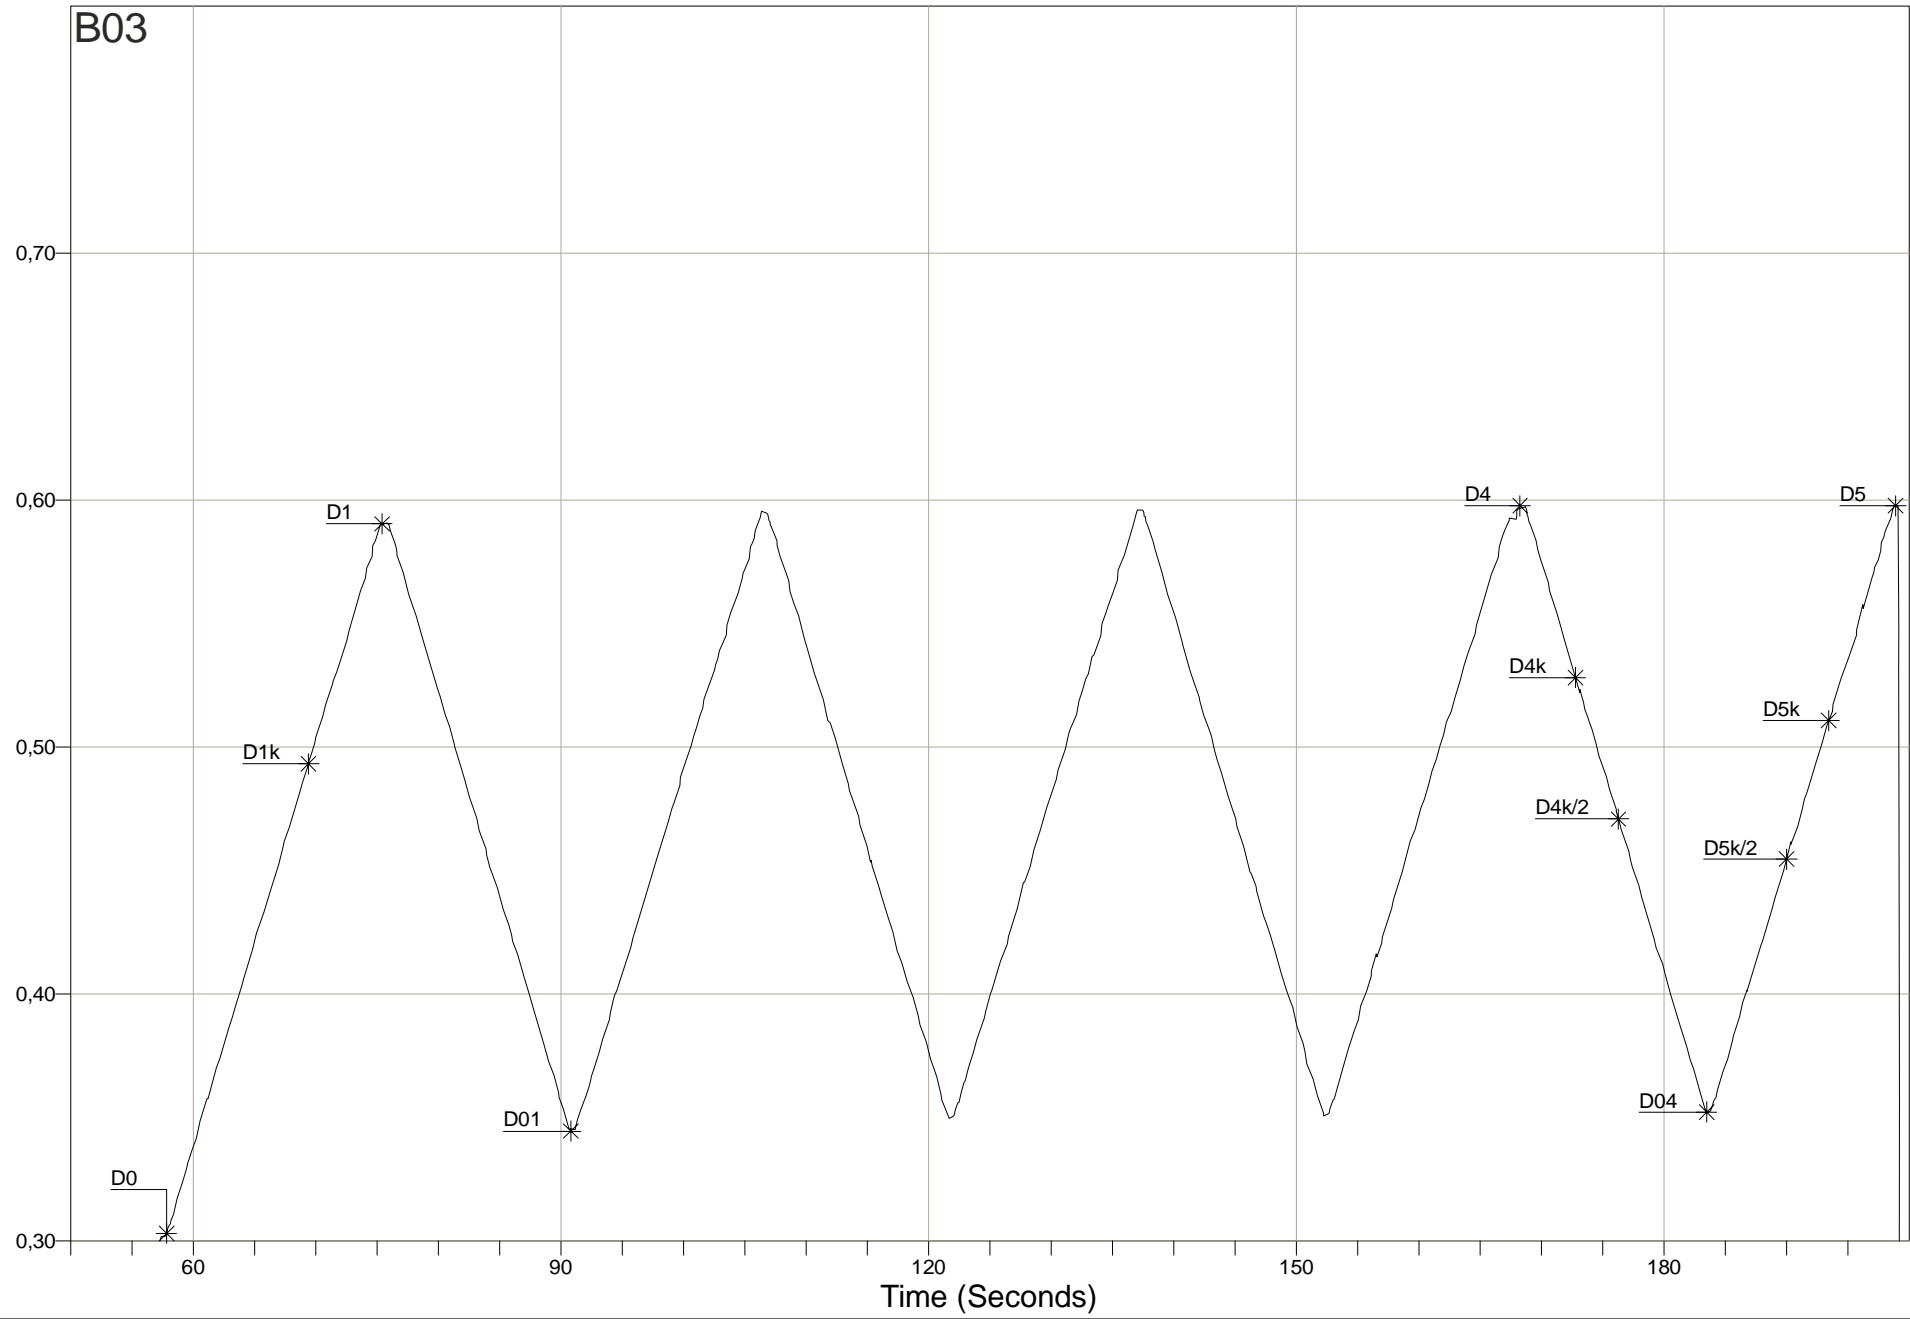

Machine Extension (mm)

Machine Extension (mm)

B03