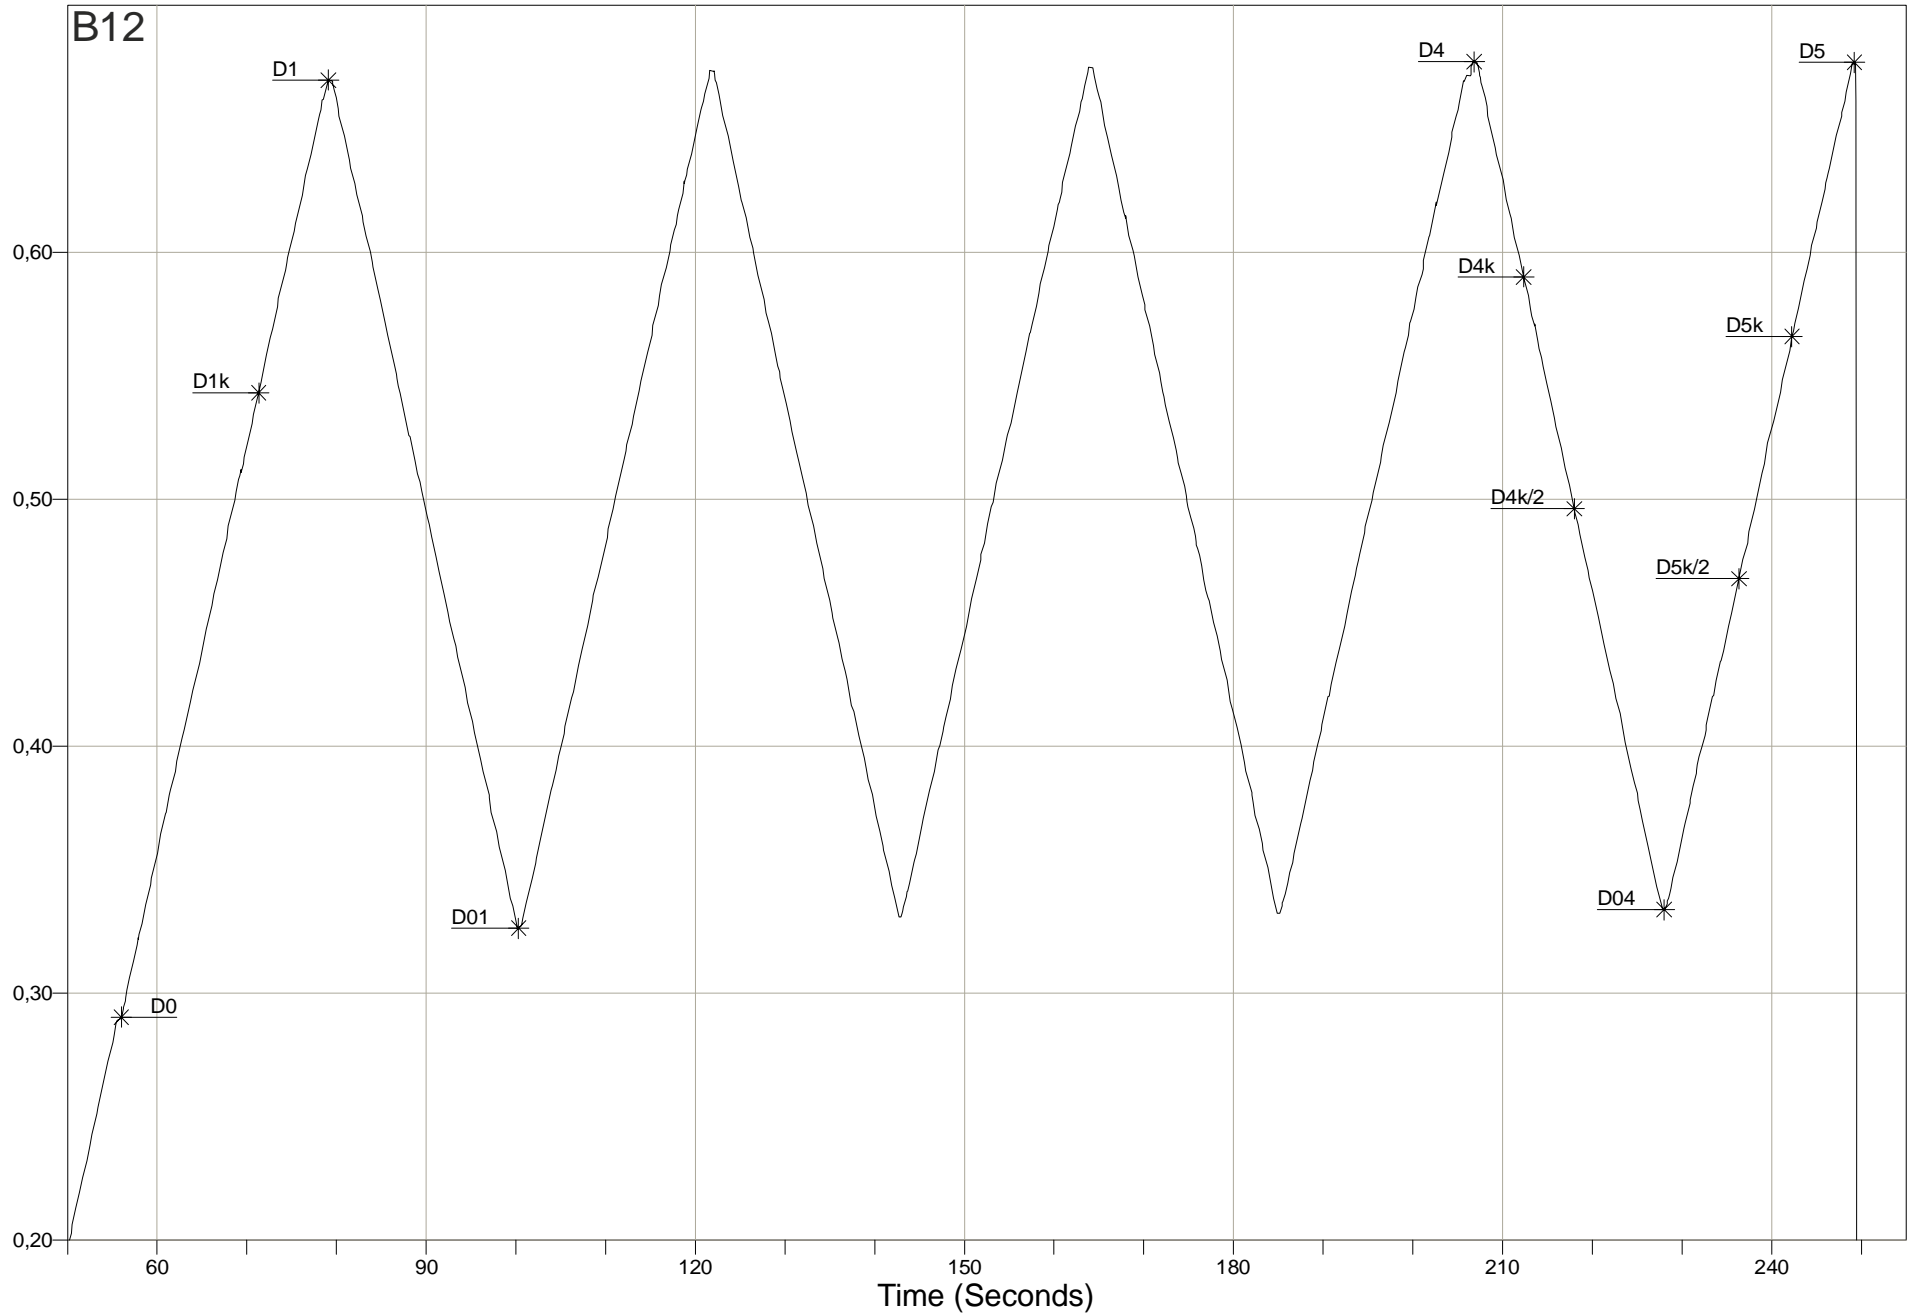

Machine Extension (mm)

Machine Extension (mm)