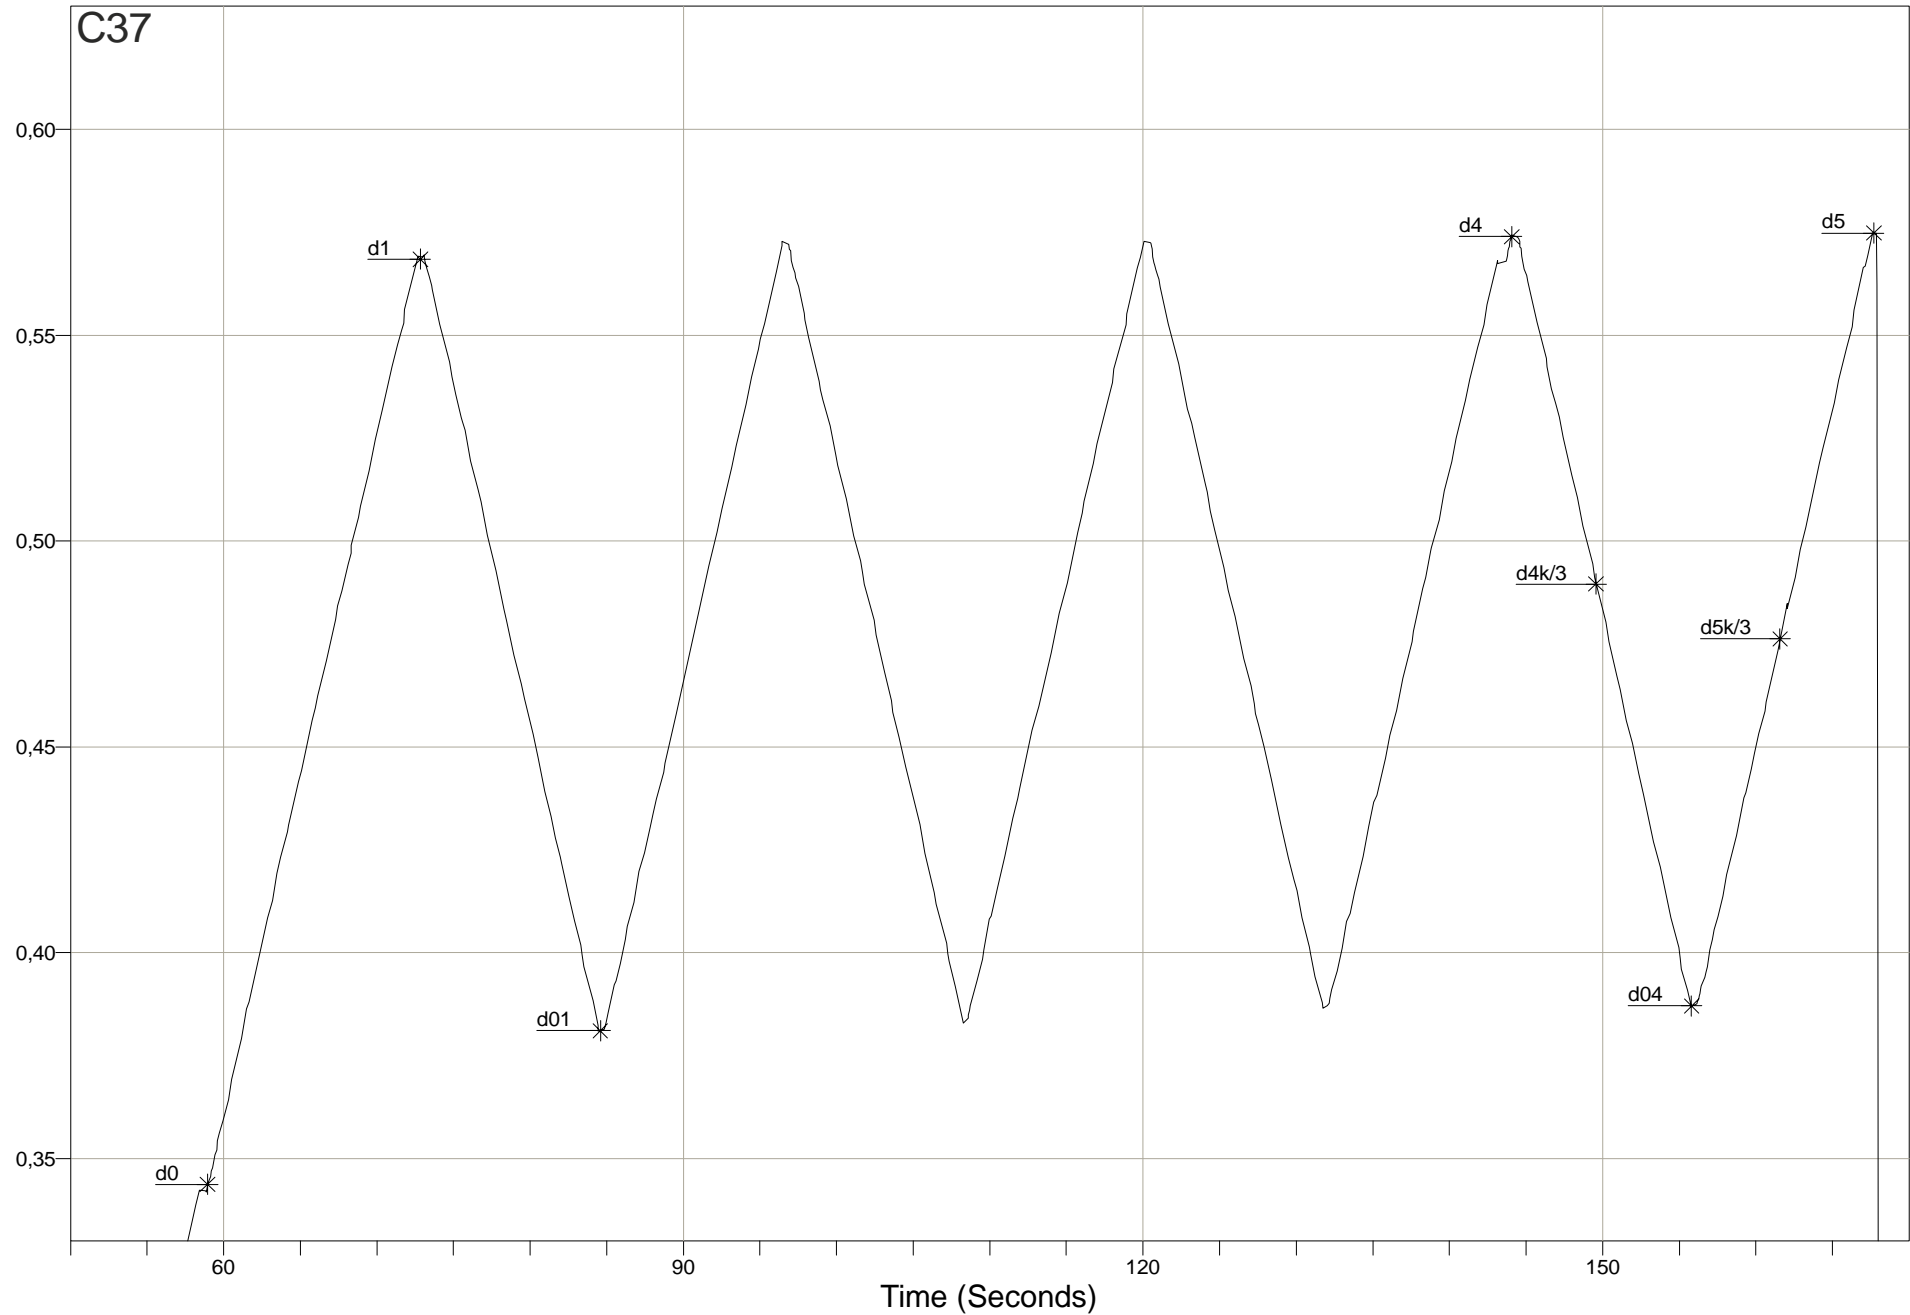

Machine Extension (mm)

Machine Extension (mm)

C37