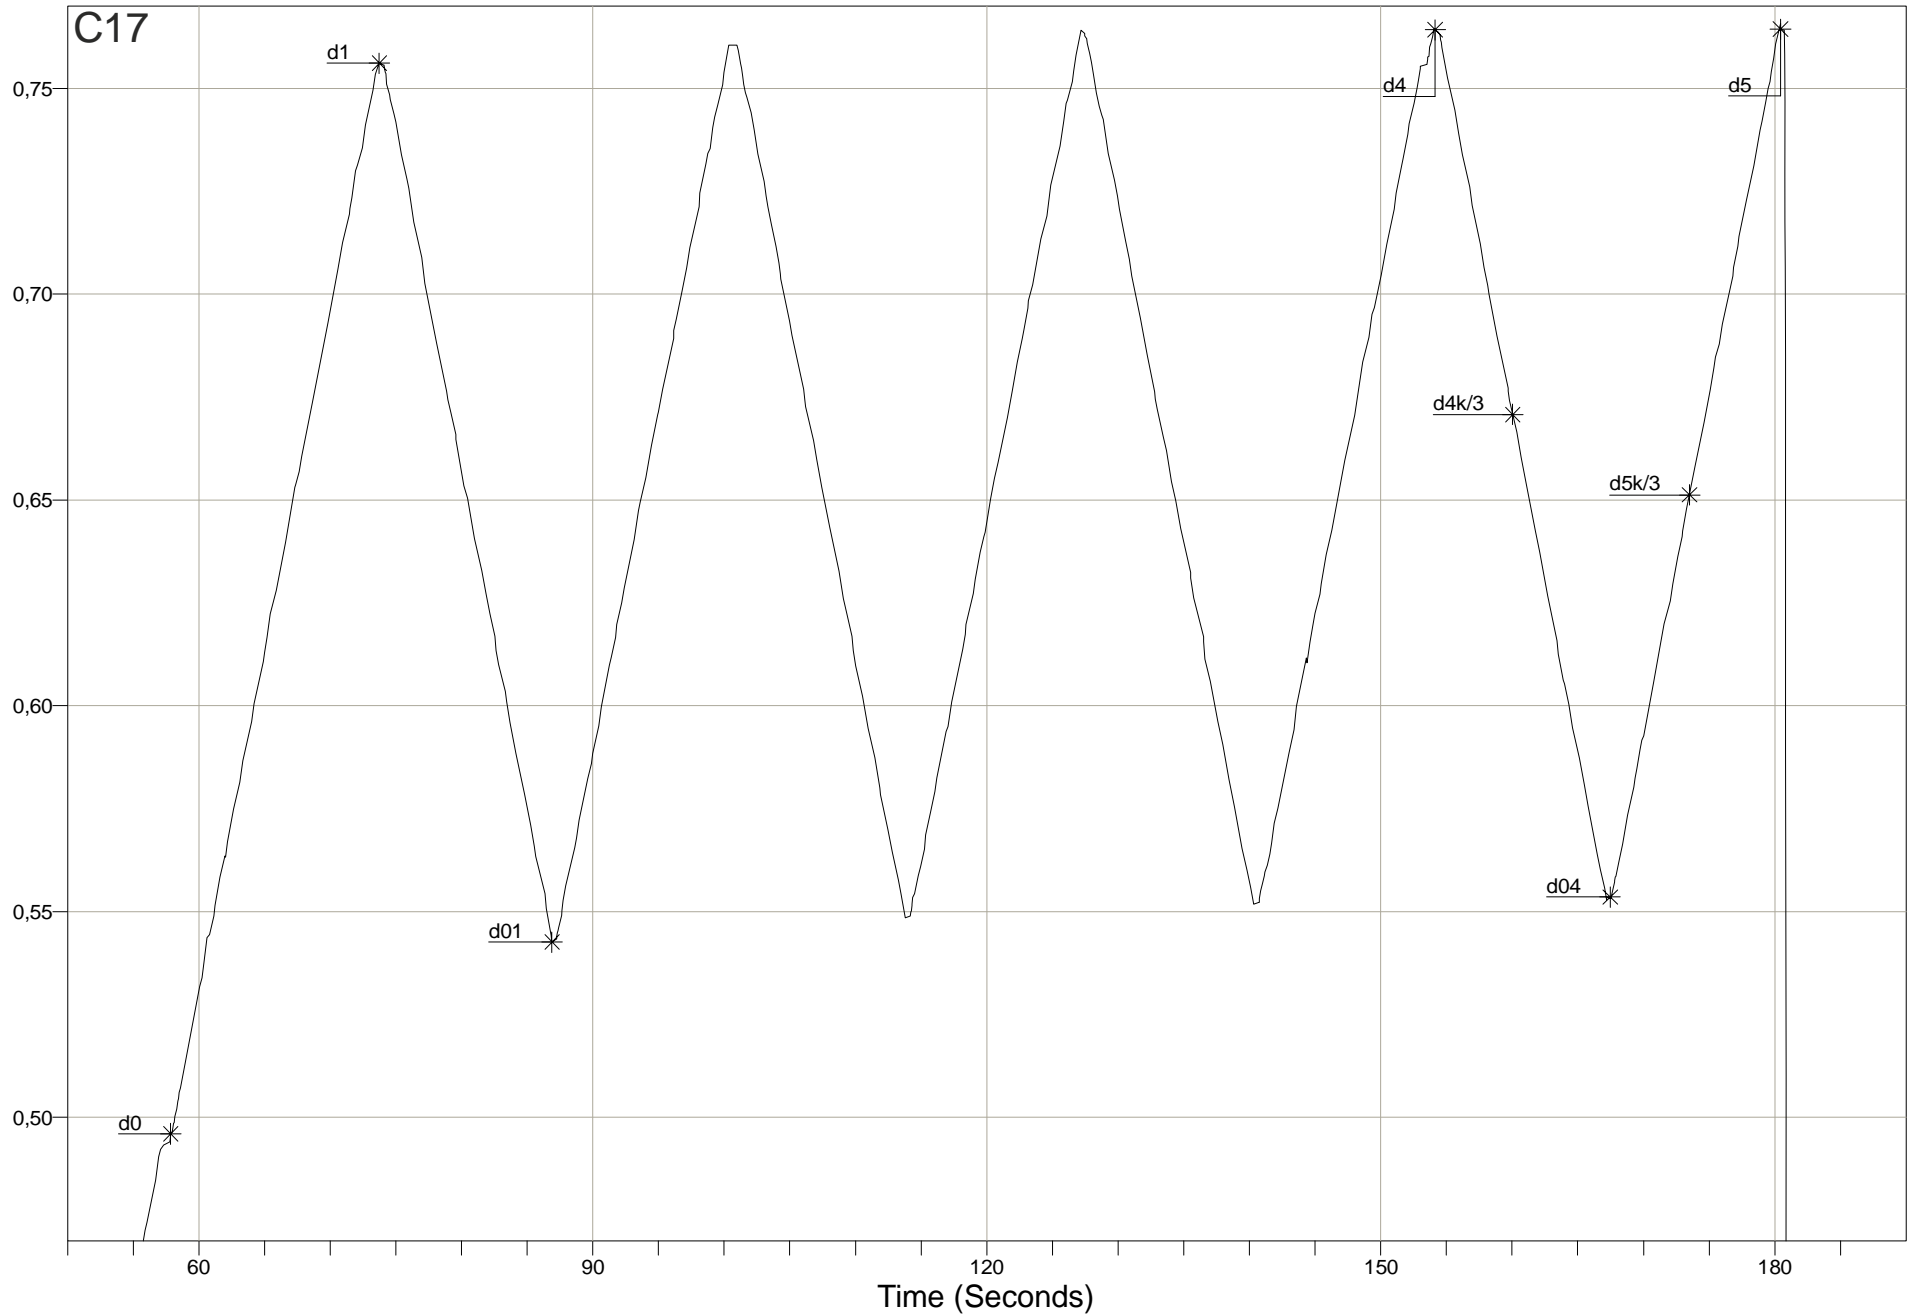

Machine Extension (mm)

Machine Extension (mm)