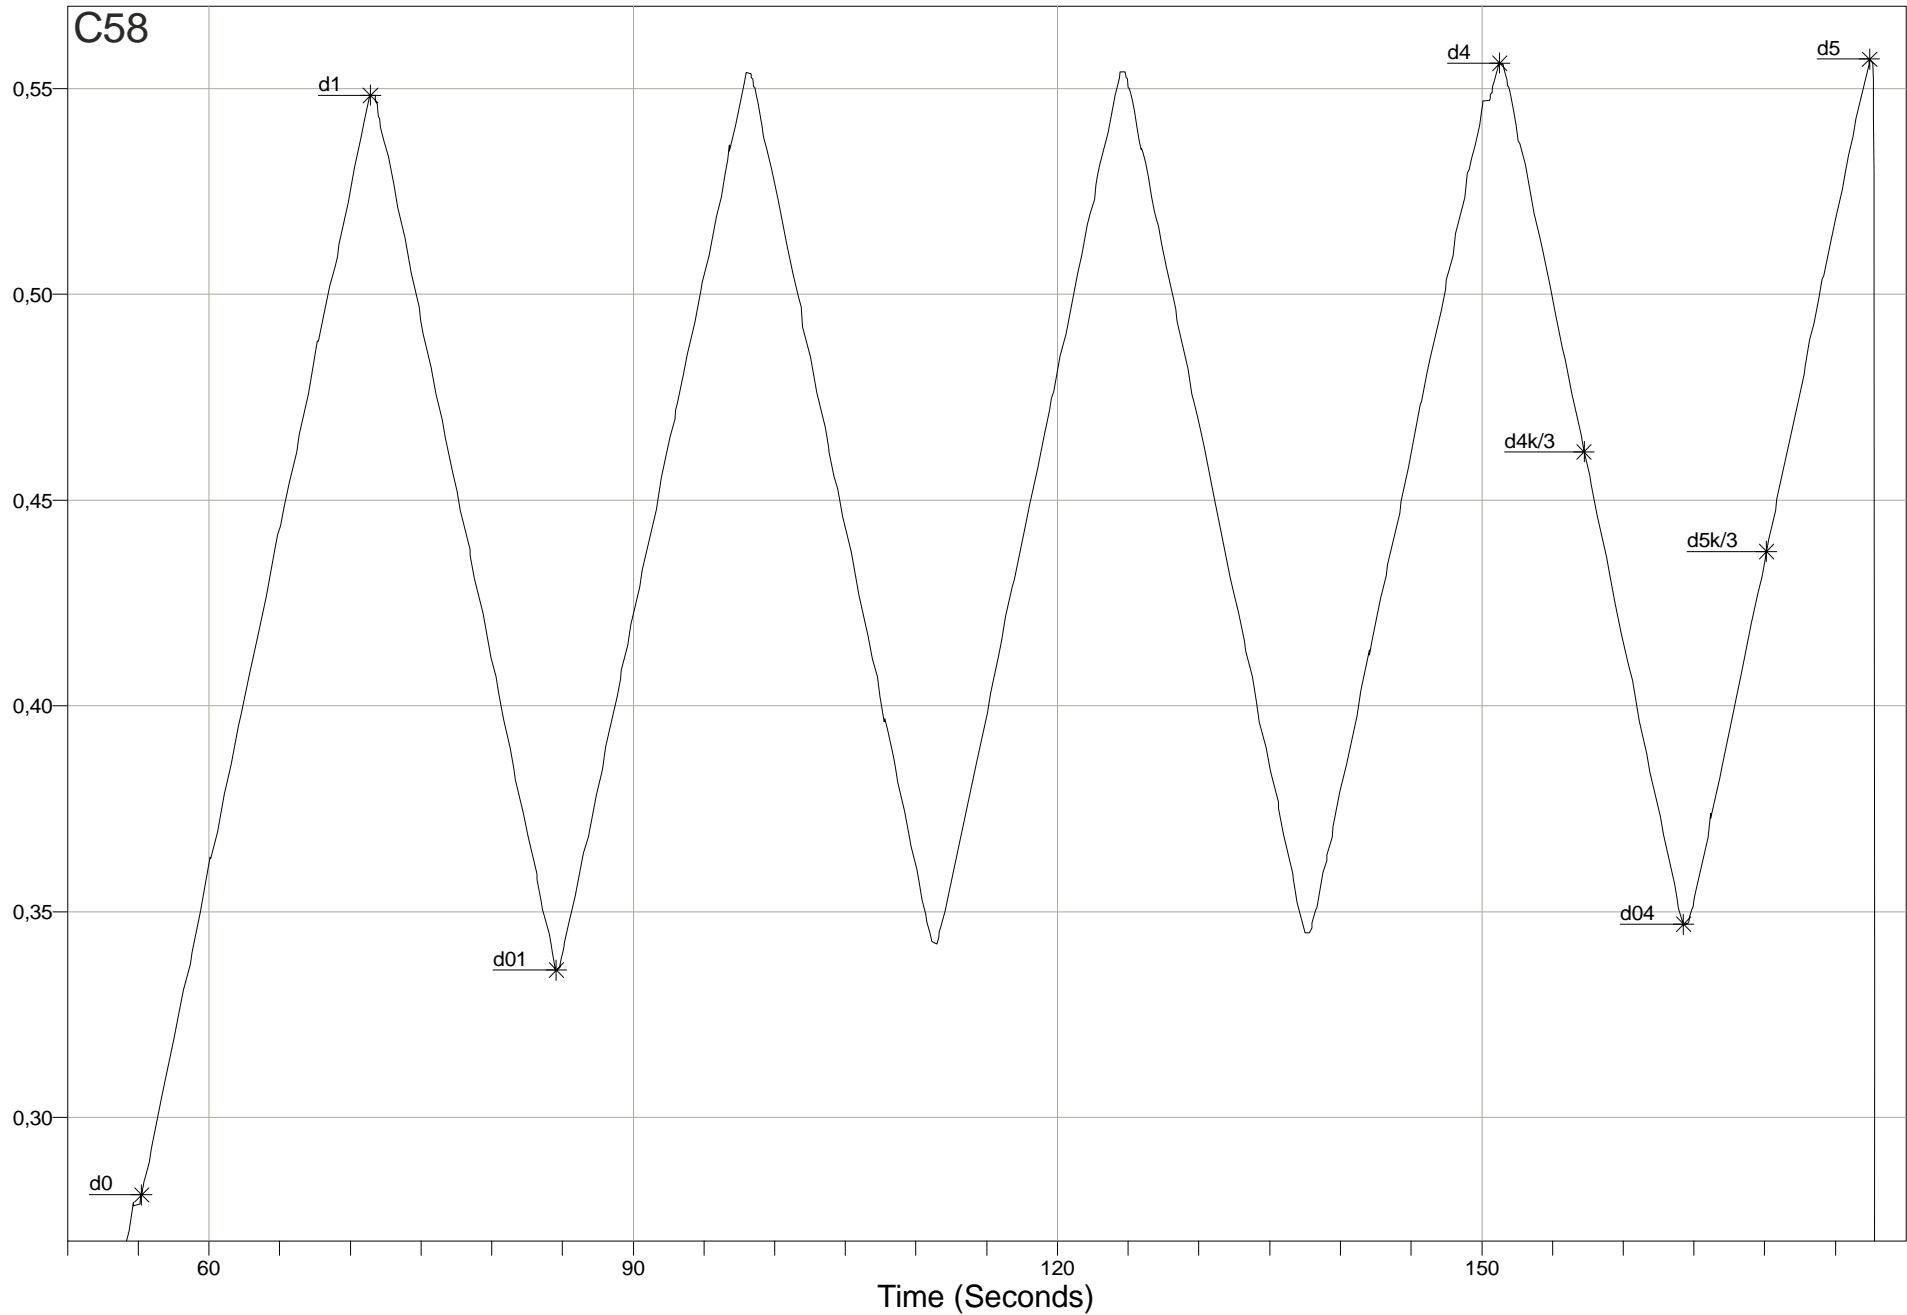

Machine Extension (mm)

Machine Extension (mm)