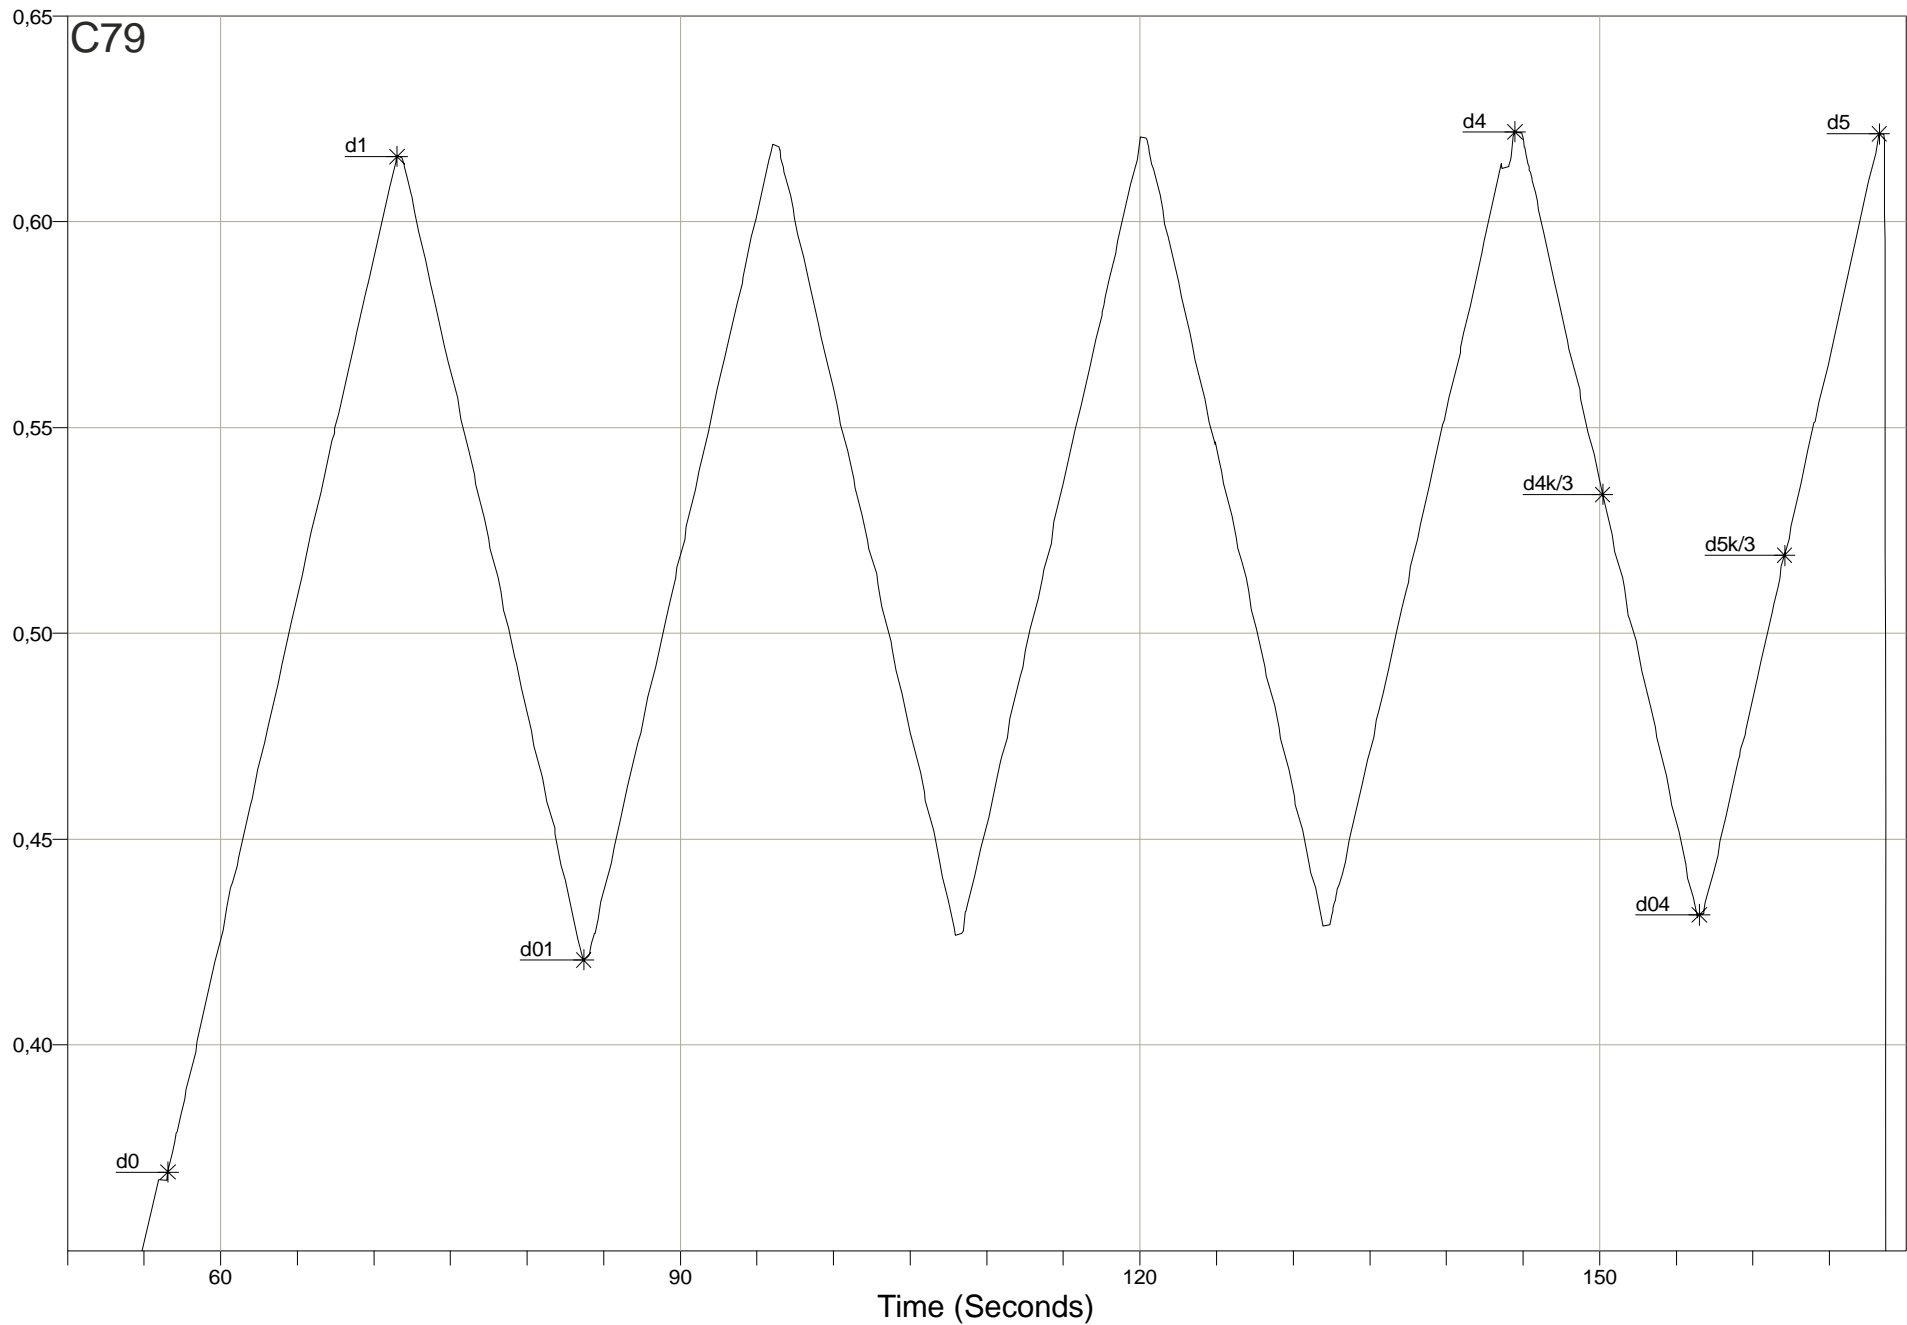

Machine Extension (mm)

Machine Extension (mm)